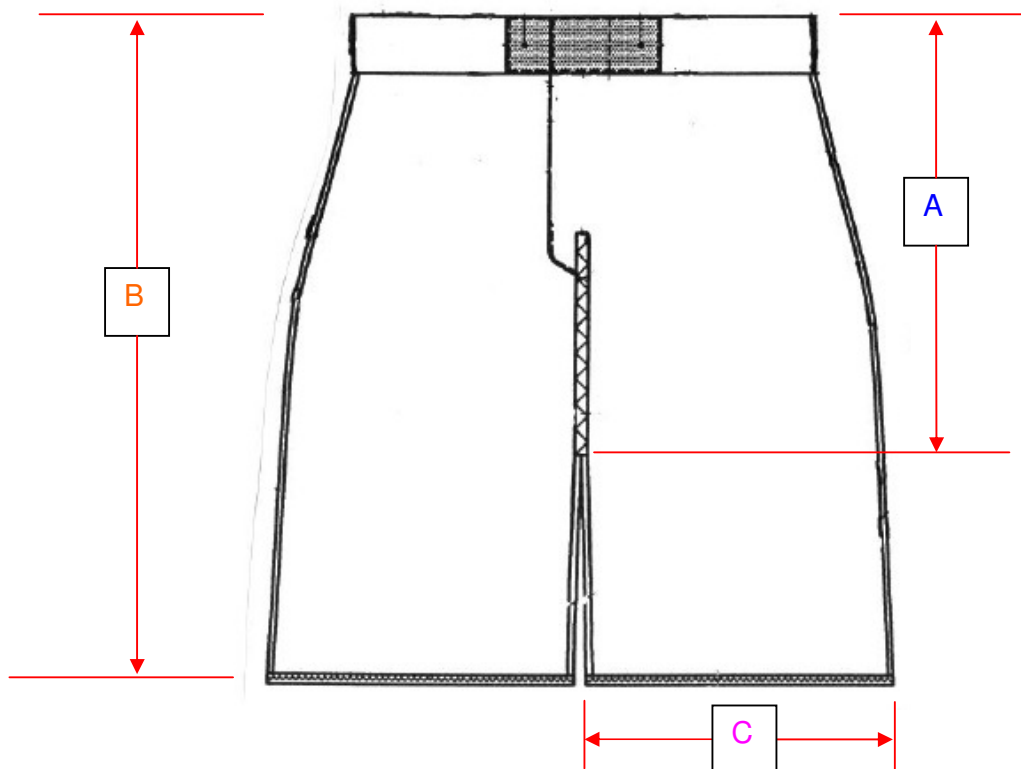

## Simunion's pants

Sizing and dimensions

Pant size (Product number)	Waist		A		B		C (lay in flat)	
	inch	cm	inch	cm	inch	cm	inch	cm
Small 8971215	30 -34	76.2 - 86.3	13½	34.3	22½	57.1	10	25.4
Medium 8971216	36-38	91.4 – 96.5	13½	34.3	21	53.3	11	27.9
Large 8971217	40-42	101.6 – 106.6	13½	34.3	22	55.8	11½	29.2
X Large 8971218	44-46	111.7 – 116.8	14	35.5	24	60.9	13	33